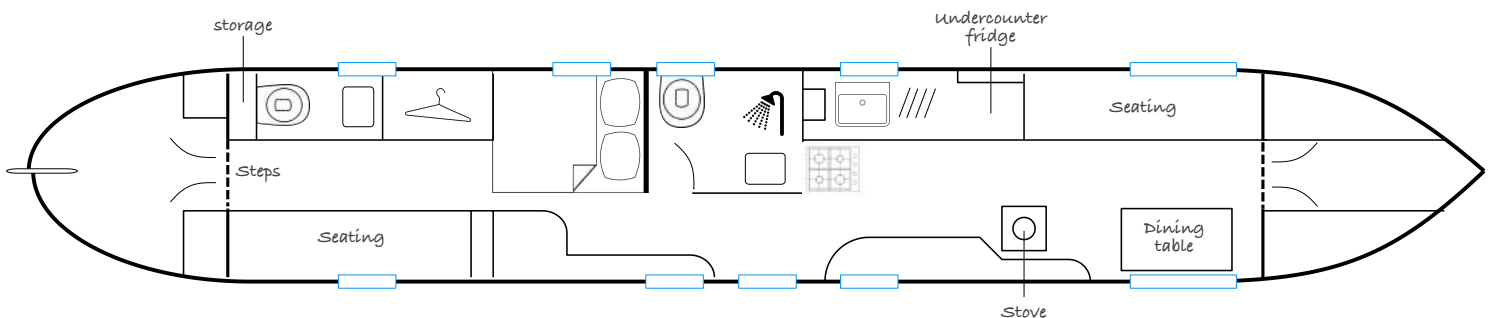

IVY ALICE

FOR SALE

PRICE:
£19,950

45ft
Semi-traditional Narrowboat

4 BERTH

BOAT SUMMARY

Built in 1984 - 45ft narrowboat, 4 berth. Open-plan kitchen, diner & living room with plenty of storage space. Wet room style shower & two toilets. Hull Suvey dated Jan 2016 and relicensed for 2017.

CONTACT US FOR A VIEWING

01455 212636

THE ASHBY CANAL CENTRE
WILLOW PARK
STOKE GOLDING
NUNEATON
WARWICKSHIRE
CV13 6EU

BRIDGE 26, THE ASHBY CANAL

SPECIFICATIONS

www.ashbycanalcentre.co.uk

GENERAL

- Berth: 4
- Length: 45'
- Year built - 1984
- Style: Semi Traditional
- Headroom: Max 6' 2"
- Hull Survey Jan 2016
- Relicensed for 2017
- Open Plan - Kitchen - Diner - Living room

SALOON

- Surround - sound
- Seating with storage
- Dining table
- Stove with tiled surround

BEDROOM

- Double bed with storage
- Full sized wardrobe
- Draws

ENTRANCE AREA

- Seating area with storage
- Separate toilet with sink