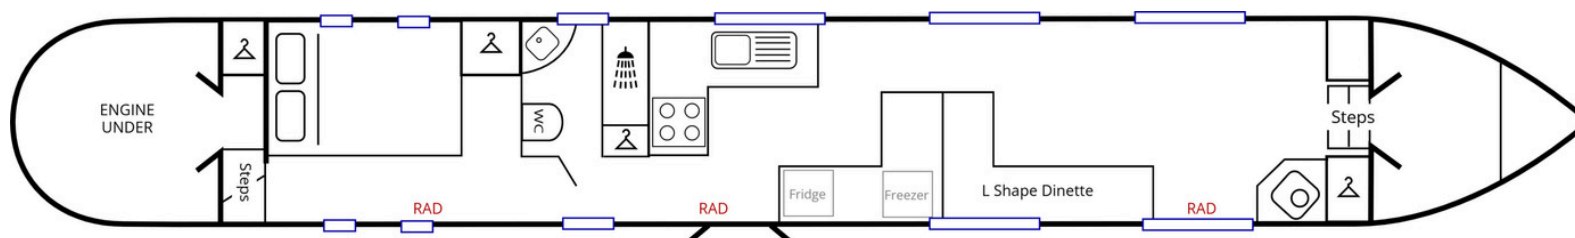

BACCHUS

FOR SALE

PRICE:

£44,995

58FT // 2004

2 +2 Berth
Cruiser Stern

SUMMARY

Bacchus is spacious and Liverpool Narrowboat with a well crafted fit out from Paul Harvey's Joinery.

She features a fitted double, large saloon, Mikuni Diesel heater, washing machine and 720W of Solar Power.

Bacchus comes complete with rear and front covers and is an ideal boat for anyone looking to live on board or looking for space to enjoy extended cruising.

THE ASHBY CANAL CENTRE, WILLOW PARK MARINA, STOKE GOLDING,
NUNEATON, WARWICKSHIRE, CV13 6EU

CONTACT US FOR A VIEWING

01455 212636

boatsales@ashbycanalcentre.co.uk

BACCHUS SPECIFICATION

GENERAL

- YEAR BUILT: **2004**
- BUILDER: **LIVERPOOL BOATS**
- FIT OUT: **PAUL HARVEY**
- STYLE: **CRUISER STERN**
- BERTH: **2+2**
- LENGTH: **58'**
- HEADROOM: **194cm in Centre**
- ENGINE: **ISUZU MARINE 33**
- GEARBOX: **PRM 120 D2**
- ALTERNATOR: **TWIN**
- STEEL: **10/6/5/4**
- RCD: **YES**