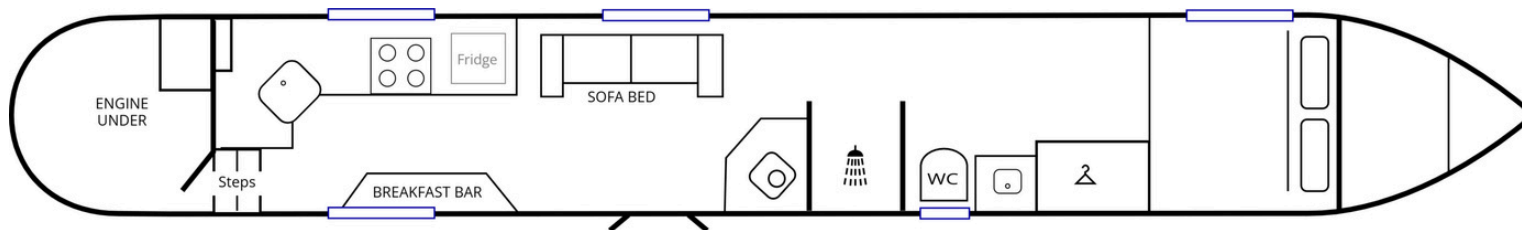

RIVERSONG

FOR SALE

PRICE:
£49,950

50FT // 2006

4 Berth
Cruiser Stern Layout

SUMMARY

Riversong is a delightful cruiser style narrowboat with a unique and stylish interior.

Designed for off grid living, Riversong comes complete with 2 x 260W Solar Panels, 2KW Inverter, Flat Screen TV and Morso Squirrel.

Riversong's interior is full of character and function with solid timber flooring, open plan layout, large double bed and plenty of bespoke finishes.

THE ASHBY CANAL CENTRE, WILLOW PARK MARINA, STOKE GOLDING, NUNEATON, WARWICKSHIRE, CV13 6EU

CONTACT US FOR A VIEWING

01455 212636

boatsales@ashbycanalcentre.co.uk

RIVERSONG SPECIFICATION

GENERAL

- YEAR BUILT: **2006**
- BUILDER: **G&T BOATBUILDERS**
- STYLE: **CRUISER STERN**
- BERTH: **2+2**
- LENGTH: **50'**
- HEADROOM: **6'4" Centre**
- ENGINE: **Barrus Shire - 4 Cyl**
- ALTERNATOR: **TWIN**
- GEARBOX: **PRM 150**
- FIT OUT: **UNIQUE STYLING**
- FLOORING: **SOLID TIMBER**
- RCD: **NONE**