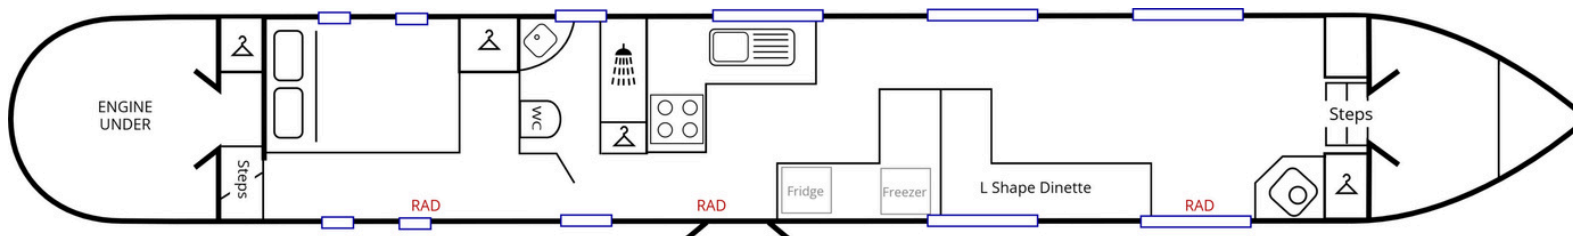

BACCHUS

FOR SALE

PRICE:

£46,500

58FT // 2004

2 +2 Berth
Cruiser Stern

SUMMARY

Bacchus is spacious and Liverpool Narrowboat with a well crafted fit out from Paul Harvey's Joinery.

She features a fitted double, large saloon, Mikuni Diesel heater, washing machine and 720W of Solar Power.

Bacchus comes complete with rear and front covers and is an ideal boat for anyone looking to live on board or looking for space to enjoy extended cruising.

THE ASHBY CANAL CENTRE, WILLOW PARK MARINA, STOKE GOLDING,
NUNEATON, WARWICKSHIRE, CV13 6EU

CONTACT US FOR A VIEWING

01455 212636

boatsales@ashbycanalcentre.co.uk

BACCHUS SPECIFICATION

GENERAL

- YEAR BUILT: **2004**
- BUILDER: **LIVERPOOL BOATS**
- FIT OUT: **PAUL HARVEY**
- STYLE: **CRUISER STERN**
- BERTH: **2+2**
- LENGTH: **58'**
- HEADROOM: **194cm in Centre**
- ENGINE: **ISUZU MARINE 33**
- GEARBOX: **PRM 120 D2**
- ALTERNATOR: **TWIN**
- STEEL: **10/6/5/4**
- RCD: **YES**