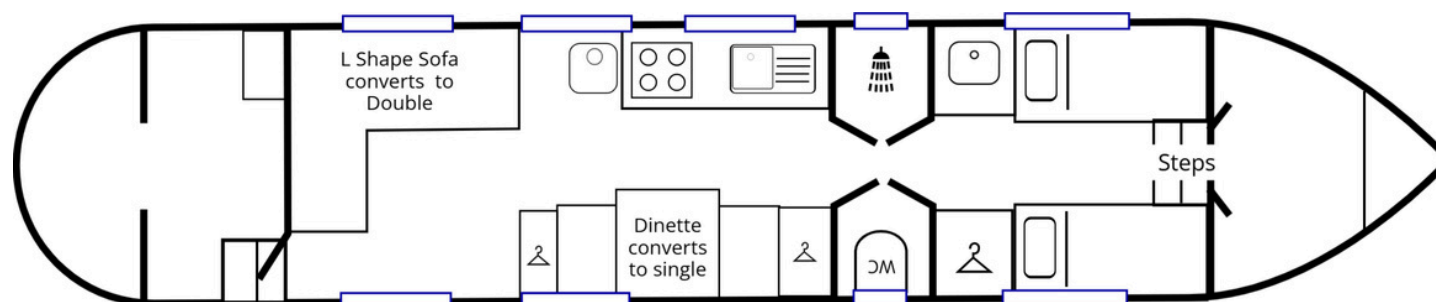

SUMMARY

NOW LISTED AS PROJECT BOAT

UPDATE: Adonai has now undergone a survey and significant plating work is required to the each side of the hull and to the Weed Hatch.

Adonai is ideal for short cruises and weekends trips or as a budget liveaboard option for someone looking for a smaller boat. An ideal boat for someone looking for something a bit different from the rest of the crowd.