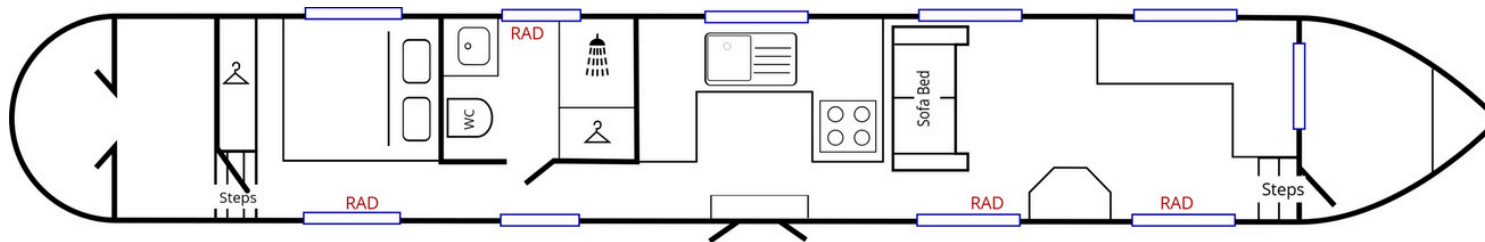

THE ASHBY CANAL CENTRE, WILLOW PARK MARINA, STOKE GOLDING,
NUNEATON, WARWICKSHIRE, CV13 6EU

CONTACT US FOR A VIEWING

01455 212636

boatsales@ashbycanalcentre.co.uk